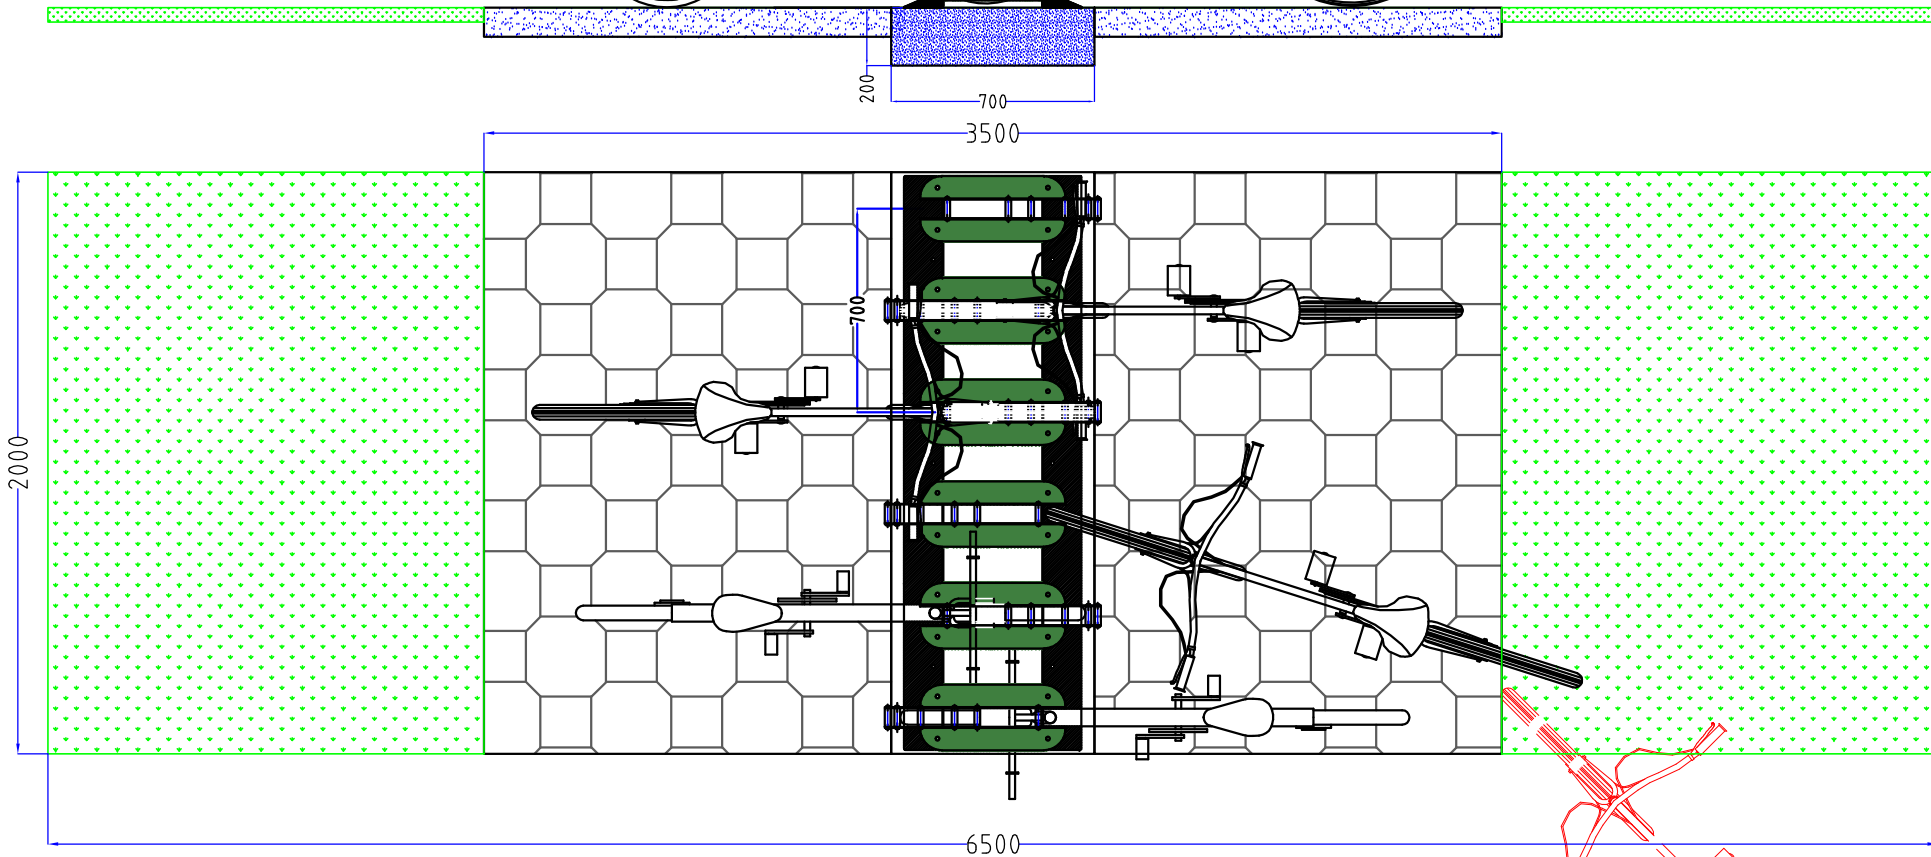

D6 SET MOON - BR 250(ML) x 6
EN- Two-sided bicycle parking
DE- Zweiseitiger Fahrradabstellplatz
HR- Dvostrano parkiranje bicikala

Bike rack